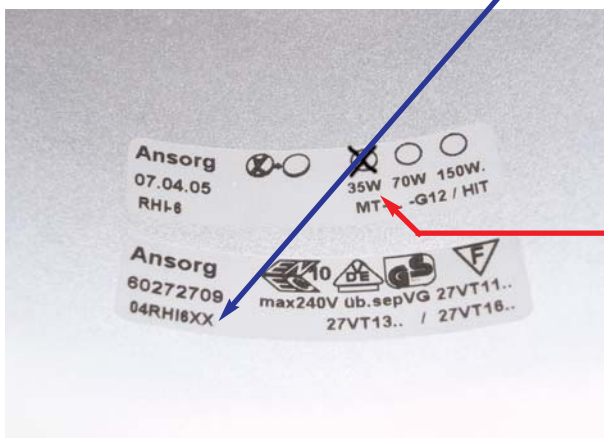

Notes on product marking

Example: surface-mounted spotlight

The article number of the luminaire is found on the silver label, outside on the casing

Surface-mounted spotlight Boxx

Surface-mounted spotlight Brick

The **article number** (alpha numerical) of the product is always positioned in the bottom line, at the outside left.

The indication of the **wattage** is positioned in the bottom line (in this case 70 W).

Notes on product marking

Example: recessed spotlight

The article number of the luminaire is found on the silver label which is fixed in the casing in the case of recessed spotlights/luminaires.

For this purpose please remove the reflector (by turning or pulling, depending on the type of luminaire, see operating instructions of the products).

Recessed spotlight Punta

The **article number** (alpha numerical) of the product is always positioned in the bottom line, at the outside left.

The **wattage** is shown on a separate label (in this case 35 W).