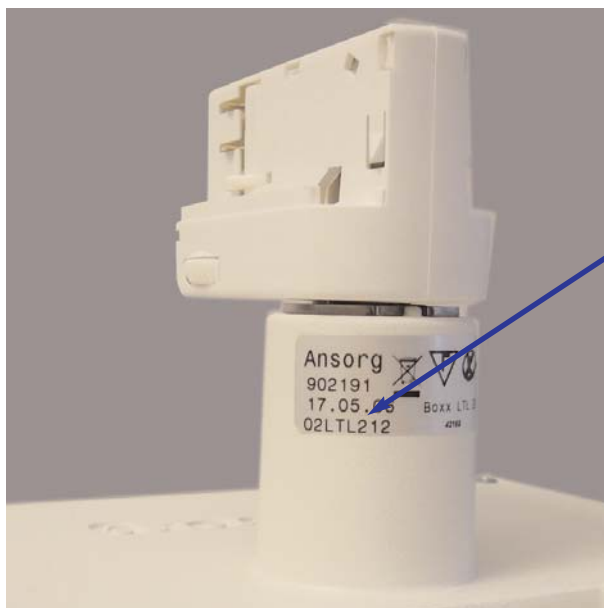

Notes on product marking

Example: surface-mounted spotlight

The article number of the luminaire is found on the silver label, outside on the casing

Surface-mounted spotlight Boxx

Surface-mounted spotlight Brick

The **article number** (alpha numerical) of the product is always positioned in the bottom line, at the outside left.

The indication of the **wattage** is positioned in the bottom line (in this case 70 W).

Notes on product marking

Example: recessed spotlight

The article number of the luminaire is found on the silver label which is fixed in the casing in the case of recessed spotlights/luminaires.

For this purpose please remove the reflector (by turning or pulling, depending on the type of luminaire, see operating instructions of the products).

Recessed spotlight Punta

The **article number** (alpha numerical) of the product is always positioned in the bottom line, at the outside left.

The **wattage** is shown on a separate label (in this case 35 W).