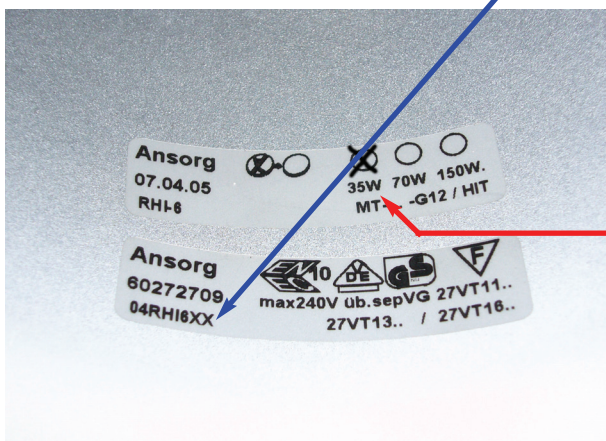

### Notes on product marking

The article number of the luminaire is found on the silver label, outside on the casing or in the case of recessed spotlights/luminaires in the casing. For this purpose please remove the reflector (by turning or pulling, depending on the type of luminaire, see operating instructions of the products).

The indication of the **wattage** is positioned in the bottom line (in this case 70 W)

### Notes on product marking

The article number of the luminaire is found on the silver label which is fixed in the casing in the case of recessed spotlights/ luminaires.

For this purpose please remove the reflector (by turning or pulling, depending on the type of luminaire, see operating instructions of the products).

### Example: recessed spotlight

The **article number** (alpha numerical) of the product is always positioned in the bottom line, at the outside left.

The **wattage** is shown on a separate label; in this case 35 W.