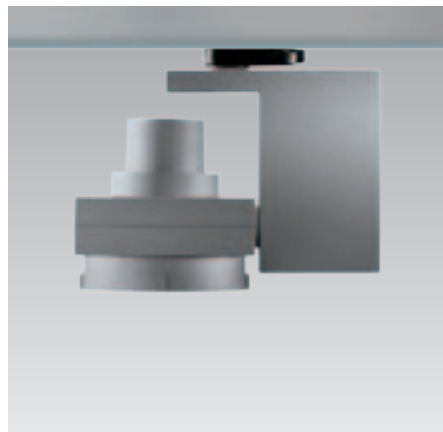

16 NK 70360003

Order information

Article numbers ending on -... are to be supplemented by the colour code.

Colour code: ...-401 = white / ...-402 = anthracite / ...-410 = silver

Take

Ansorg Companies

Offices & Showrooms