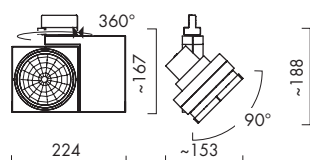

electronic ballast
incl. 20 W
35 W
70 W

Article numbers

02 TKC 812-...
02 TKC 112-...
02 TKC 212-...