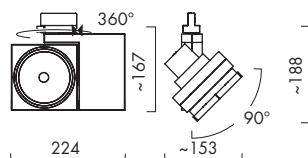

Article numbers	
SP	2900 lm 3100 K	02 TKL 5820-...	
MFL	2900 lm 3100 K	02 TKL 5620-...	
FL	2900 lm 3100 K	02 TKL 5420-...	
SP	2050 lm 3100 K	02 TKL 4820-...	
MFL	2050 lm 3100 K	02 TKL 4620-...	
FL	2050 lm 3100 K	02 TKL 4420-...	

Lamp	LED		
Optional accessories	Glare reduction asymmetric	black	17 ZR 0001
	Glare reduction cylindric	black	17 ZR 0002
	Ceiling jack for adapter	white	16 NK 70319002
		black	16 NK 70319003
	Recessed ceiling jack	white	16 NK 70360002
black		16 NK 70360003	

Order information

Article numbers ending on -... are to be supplemented by the colour code.
Colour code: ...-401 = white / ...-402 = anthracite / ...-410 = silver