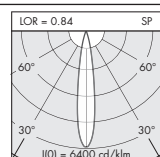

† Reflector HIT/G8.5

SP

h[m]	E_{lx}/klm	Elx/klm
1.0	28	6400
2.0	56	1600
3.0	84	710
4.0	112	400

el[cm]

Safety glass incl.
Mood-Filter Sun incl.
Mood-Filter Gold incl.
Mood-Filter Rose incl.
Mood-Filter Bordeaux incl.

17 HIW 610-...
17 HIW 610-SN-...
17 HIW 610-GD-...
17 HIW 610-RS-...
17 HIW 610-BD-...

MFL