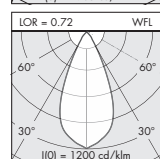

h[m]	E_{lx}/klm	Elx/klm
1.0	86	1200
2.0	172	300
3.0	258	135
4.0	344	75

el[cm]

Safety glass incl.
Mood-Filter Sun incl.
Mood-Filter Gold incl.
Mood-Filter Rose incl.
Mood-Filter Bordeaux incl.

17 HIW 110-...
17 HIW 110-SN-...
17 HIW 110-GD-...
17 HIW 110-RS-...
17 HIW 110-BD-...

† Lamps

HIT/G8.5 20/35/70 W

Information about lamps in the main catalogue.

As a matter of principle, Ansong recommends the use of mood filters in combination with HIT lamps having the colour temperature 930.

Optional accessories

Glare reduction asymmetric

black

17 ZR 0001

Glare reduction cylindric

black

17 ZR 0002

Ceiling jack for adapter

white

16 NK 70319002

black

16 NK 70319003

Recessed ceiling jack

white

16 NK 70360002

black

16 NK 70360003

Order information

Article numbers ending on -... are to be supplemented by the colour code.

Colour code: ...-401 = white / ...-402 = anthracite / ...-410 = silver